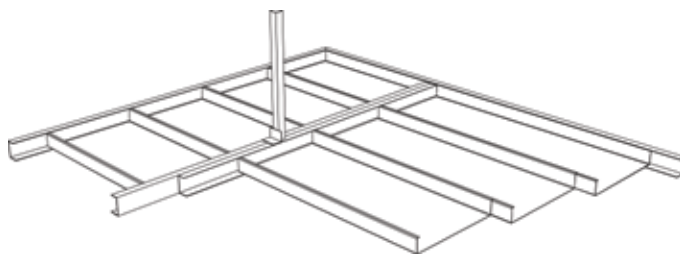

ROCKFON, LLC 4849 SOUTH AUSTIN AVE., CHICAGO, IL 60638 / USA and Canada: 800-323-7164 / Fax: 800-222-3744 / rockfon.com