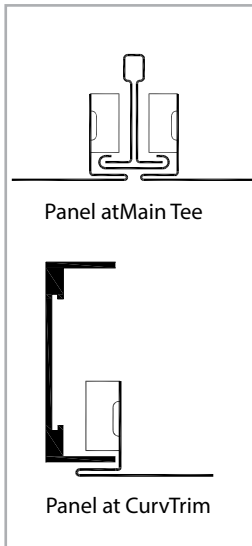

433 - Joins grid to trim.

Corner Splice Plate:

429 - Joins trim at outside corners.

Panel Clip:

445 - Joins two panels together.

Profiles

CurvGrid Tees

CurvTrim Perimeter

Primary Carrier

Sections

Splice Plate - 436

Splice Plate - 434

Grid Clip - 433

Rockfon CurvGrid™ Curved Ceiling System with EZ-Flex™ Panels

Details

Infill Panels: