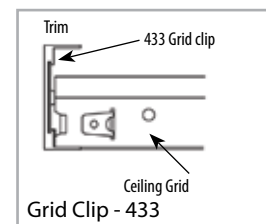

433 - Joins grid to trim.

Corner Splice Plate:

429 - Joins trim at outside corners.

Panel Clip:

445 - Joins two panels together.

Profiles

CurvGrid Tees

CurvTrim Perimeter

Primary Carrier

Sections

Splice Plate - 436

Splice Plate - 434

Grid Clip - 433

Rockfon CurvGrid™ Curved Ceiling System with EZ-Flex™ Panels

Details

Infill Panels:

AA
 .062" Diam. Holes
 .354" Straight Ctrs
 3.0% Open Areas