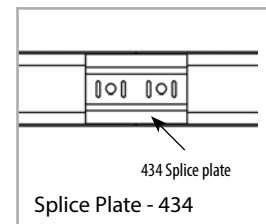

Splice Plate - 436