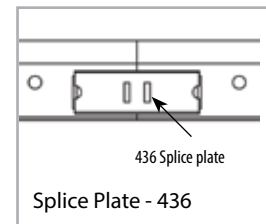

Rockfon CurvGrid™ Curved Ceiling System with EZ-Flex™ Panels

Applications

Dramatic waved ceilings, islands, vaults and transitions between ceiling heights in small- and large-scale interior spaces.

Features

CurvGrid™

- 2' x 4', 2' x 6' and 2' x 8' EZ-Flex panels with integral tabs.
- EZ-Flex (patent pending) panels assemble on site floor without use of tools for faster installation.
- Grid suspension system curved in the vertical axis.
- Smooth grid surface without crimped tees.
- Patented Primary Carrier support for tees and trim.

CurvTrim™

- Vertically curved perimeter trim for CurvGrid ceilings.
- Sturdy extruded aluminum for high quality perimeter treatment.
- Tight butt joint splices and miters.
- Single section trim eliminates additional tees around perimeters.

Benefits

- Reduces installation cost by up to 50%.
- Quality architectural fit and finish.
- Greater aesthetic appeal with fewer hanger wires.
- Sustainable: 75%-100% recycled content; 100% locally recyclable.

Material:

Curved and straight main tees connected to form 24" wide standard or custom ceiling modules. Ceiling perimeter finished with CurvTrim. Ceiling modules filled with flexible infill panels.

Components:

1. Main Tee: Electrogalvanized cold rolled steel.

Curved and Straight (radius and length per order)

☐ Standard Color _____ ☐ Premium Ptd Color _____ ☐ WoodScenes™ Ptd Colors _____

2. EZ-Flex™ Panel: 0.032" Aluminum.

Flat with integral tabs

☐ Standard Color _____ ☐ Premium Ptd Color _____ ☐ WoodScenes™ Ptd Colors _____

3. Primary Carrier: Electrogalvanized cold rolled steel.

Straight

☐ 08 Black _____ ☐ Painted Color _____

4. Perimeter (CurvTrim™): Optional extruded aluminum channel replaces main tee at perimeter.

Formed to match CurvGrid.

Curved and Straight