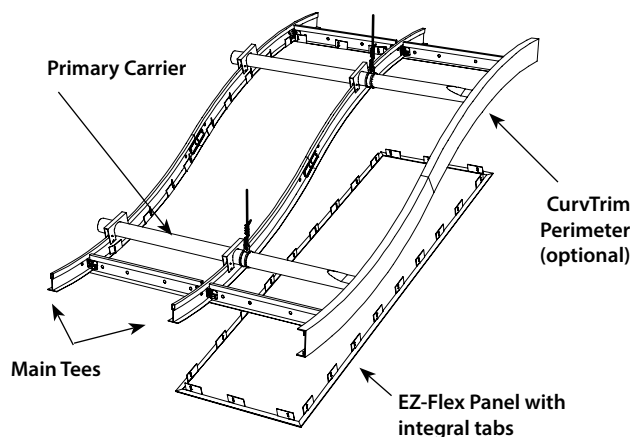

Formed to match CurvGrid.

Curved and Straight

Standard Color _____ Premium Ptd Color _____ WoodScenes™ Ptd Colors _____

5. Accessories:

Splice Plates:

436 - Joins main tees.

434 - Joins trims.

Grid Clip:

433 - Joins grid to trim.

Corner Splice Plate:

429 - Joins trim at outside corners.

Panel Clip:

445 - Joins two panels together.

Profiles

CurvGrid Tees

CurvTrim Perimeter