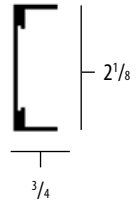

433 - Joins grid to trim.

Corner Splice Plate:

429 - Joins trim at outside corners.

Panel Clip:

445 - Joins two panels together.

Profiles

CurvGrid Tees

CurvTrim Perimeter

AA
 .062" Diam. Holes
 .354" Straight Ctrs
 3.0% Open Areas