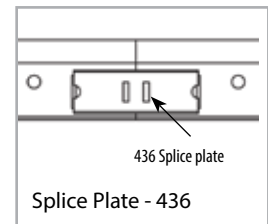

Rockfon CurvGrid™ One-directional Curved Ceiling System

Applications

Dramatic waved ceilings, islands, vaults and transitions between ceiling heights in small- and large-scale interior spaces.

Features

CurvGrid™

- One-directional grid suspension system curved in the vertical plane.
- Engineered to project specifications.
- Smooth grid surface without crimped tees.
- Use with or without flexible infill panels.
- Patented Primary Carrier support for tees and trim.

CurvTrim™

- Vertically curved perimeter trim for CurvGrid ceilings.
- Sturdy extruded aluminum for high quality perimeter treatment.
- Tight butt joint splices and miters.
- Single section trim eliminates additional tees around perimeters.

Benefits

- Reduces installation cost by up to 50%.
- Quality architectural fit and finish.
- Greater aesthetic appeal with fewer hanger wires.
- Sustainable: 75%-100% recycled content; 100% locally recyclable.

Material:

Curved and straight main tees connected to form 24" wide standard or custom ceiling modules. Ceiling perimeter finished with CurvTrim. Ceiling modules filled with flexible infill panels.

Components:

1. Main Tee: Electrogalvanized cold rolled steel.

Curved and Straight (radius and length per order)

☐ Standard Color _____ ☐ Premium Ptd Color _____ ☐ WoodScenes™ Ptd Colors _____

2. Cross Tee: Electrogalvanized cold rolled steel.

Straight

☐ Standard Color _____ ☐ Premium Ptd Color _____ ☐ WoodScenes™ Ptd Colors _____

3. Primary Carrier: Electrogalvanized cold rolled steel.

Straight

☐ 08 Black _____ ☐ Standard Color _____

4. Perimeter: Optional extruded aluminum channel replaces main tee at perimeter.

Formed to match CurvGrid.

Curved and Straight

☐ Standard Color _____ ☐ Premium Ptd Color _____ ☐ WoodScenes™ Ptd Colors _____