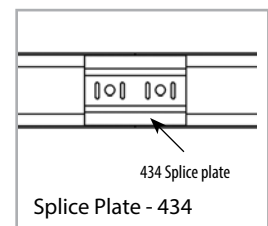

Rockfon CurvGrid™ One-directional Curved Ceiling System

Applications

Dramatic waved ceilings, islands, vaults and transitions between ceiling heights in small- and large-scale interior spaces.

Features

CurvGrid™

- One-directional grid suspension system curved in the vertical plane.
- Engineered to project specifications.
- Smooth grid surface without crimped tees.
- Use with or without flexible infill panels.
- Patented Primary Carrier support for tees and trim.

CurvTrim™

- Vertically curved perimeter trim for CurvGrid ceilings.
- Sturdy extruded aluminum for high quality perimeter treatment.
- Tight butt joint splices and miters.
- Single section trim eliminates additional tees around perimeters.

Benefits

- Reduces installation cost by up to 50%.
- Quality architectural fit and finish.
- Greater aesthetic appeal with fewer hanger wires.
- Sustainable: 75%-100% recycled content; 100% locally recyclable.

Material:

Curved and straight main tees connected to form 24" wide standard or custom ceiling modules. Ceiling perimeter finished with CurvTrim. Ceiling modules filled with flexible infill panels.

Components:

1. Main Tee: Electrogalvanized cold rolled steel.

Curved and Straight (radius and length per order)

☐ Standard Color _____ ☐ Premium Ptd Color _____ ☐ WoodScenes™ Ptd Colors _____

2. Cross Tee: Electrogalvanized cold rolled steel.

Straight

☐ Standard Color _____ ☐ Premium Ptd Color _____ ☐ WoodScenes™ Ptd Colors _____

3. Primary Carrier: Electrogalvanized cold rolled steel.

Straight

☐ 08 Black _____ ☐ Standard Color _____

4. Perimeter: Optional extruded aluminum channel replaces main tee at perimeter.

Formed to match CurvGrid.

Curved and Straight

☐ Standard Color _____ ☐ Premium Ptd Color _____ ☐ WoodScenes™ Ptd Colors _____