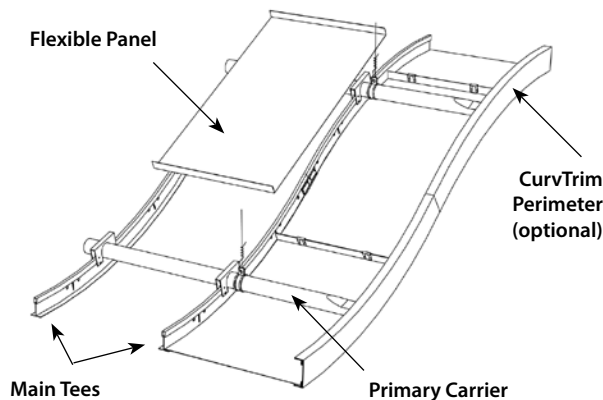

Benefits

- Reduces installation cost by up to 50%.
- Quality architectural fit and finish.
- Greater aesthetic appeal with fewer hanger wires.
- Sustainable: 75%-100% recycled content; 100% locally recyclable.

Material:

Curved and straight main tees connected to form 24" wide standard or custom ceiling modules. Ceiling perimeter finished with CurvTrim. Ceiling modules filled with flexible infill panels.

Components:

1. Main Tee: Electrogalvanized cold rolled steel.

Curved and Straight (radius and length per order)

☐ Standard Color _____ ☐ Premium Ptd Color _____ ☐ WoodScenes™ Ptd Colors _____

2. Cross Tee: Electrogalvanized cold rolled steel.

Straight

☐ Standard Color _____ ☐ Premium Ptd Color _____ ☐ WoodScenes™ Ptd Colors _____

3. Primary Carrier: Electrogalvanized cold rolled steel.

Straight

☐ 08 Black _____ ☐ Standard Color _____

4. Perimeter: Optional extruded aluminum channel replaces main tee at perimeter.

Formed to match CurvGrid.

Curved and Straight

☐ Standard Color _____ ☐ Premium Ptd Color _____ ☐ WoodScenes™ Ptd Colors _____

5. Accessories:

Splice Plates:

☐ 436 - Joins main tees.

☐ 434 - Joins trims.

Grid Clip:

☐ 433 - Joins grid to trim.

Corner Splice Plate:

☐ 429 - Joins trim at outside corners.

Panel Clip:

☐ 445 - Joins two panels together.