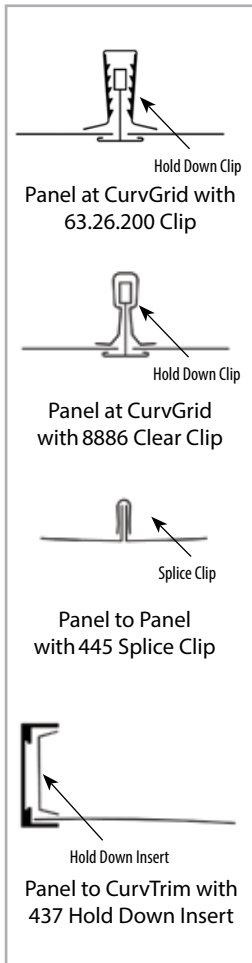

Rockfon CurvGrid™ One-directional Curved Ceiling System

Details

1. Metal:

- 0.032" aluminum*
- ☐ Standard (24" x 24")
- ☐ Custom

Color

- ☐ Standard Color _____
- ☐ Premium Painted Color / Finishes _____
- ☐ MetalWood® II Woodgrain Finish*† _____
- ☐ WoodScenes™ Painted Color _____

Surface

- ☐ Solid

Perforation Patterns

☐ V	☐ R
☐ E	☐ Q
☐ D	☐ AA
☐ J	☐ Other _____

† Trim will be painted coordinating or contrasting color.

* MetalWood II finished aluminum panels are constructed from 0.024" base aluminum metal with 0.008" vinyl laminate for a total panel thickness of 0.032"

2. Accessories:

Hold Down Clips - for panel in CurvGrid (1- or 2-directional)

- ☐ 63.26.200 (Black)
- ☐ 8886.00 (Clear)

Acoustical

- ☐ Acoutex™ acoustical backer
- ☐ Glass fiber acoustical pad in black poly bag

Perforation Patterns

V
.0625" Diam. Holes
.250" Diagonal Ctrs
4.9% Open Areas

E
.071" Diam. Holes
.138" Diagonal Ctrs
20.8% Open Areas

D
.098" Diam. Holes
.216" Straight Ctrs
16.2% Open Areas

J
.250" Diam. Holes
.312" Staggered Ctrs
58.2% Open Areas

R
.250" Square Holes
.750" Straight Ctrs
11.1% Open Areas

Q
.562" Square Holes
.672" Straight Ctrs
70.0% Open Areas

AA
.062" Diam. Holes
.354" Straight Ctrs
3.0% Open Areas