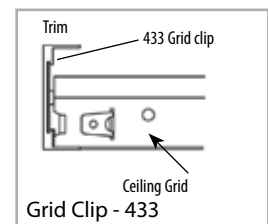

Rockfon CurvGrid™ One-directional Curved Ceiling System

Applications

Dramatic waved ceilings, islands, vaults and transitions between ceiling heights in small- and large-scale interior spaces.

Features

CurvGrid™

- One-directional grid suspension system curved in the vertical plane.
- Engineered to project specifications.
- Smooth grid surface without crimped tees.
- Use with or without flexible infill panels.
- Patented Primary Carrier support for tees and trim.

CurvTrim™

- Vertically curved perimeter trim for CurvGrid ceilings.
- Sturdy extruded aluminum for high quality perimeter treatment.
- Tight butt joint splices and miters.
- Single section trim eliminates additional tees around perimeters.

Benefits

- Reduces installation cost by up to 50%.
- Quality architectural fit and finish.
- Greater aesthetic appeal with fewer hanger wires.
- Sustainable: 75%-100% recycled content; 100% locally recyclable.

Material:

Curved and straight main tees connected to form 24" wide standard or custom ceiling modules. Ceiling perimeter finished with CurvTrim. Ceiling modules filled with flexible infill panels.

Components:

1. Main Tee: Electrogalvanized cold rolled steel.

Curved and Straight (radius and length per order)

☐ Standard Color _____ ☐ Premium Ptd Color _____ ☐ WoodScenes™ Ptd Colors _____

2. Cross Tee: Electrogalvanized cold rolled steel.

Straight

☐ Standard Color _____ ☐ Premium Ptd Color _____ ☐ WoodScenes™ Ptd Colors _____

3. Primary Carrier: Electrogalvanized cold rolled steel.

Straight

☐ 08 Black _____ ☐ Standard Color _____

4. Perimeter: Optional extruded aluminum channel replaces main tee at perimeter.

Formed to match CurvGrid.

Curved and Straight

☐ Standard Color _____ ☐ Premium Ptd Color _____ ☐ WoodScenes™ Ptd Colors _____