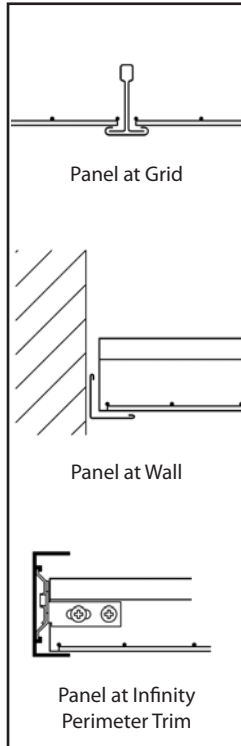

Benefits

- Lower total cost.
- 100% random access to plenum.
- Sustainable: minimum 25% recycled content, 100% locally recyclable, global/regional manufacture.

Material:

Steel wire, welded.

Components:

1. Panel: 24" x 24" lay-in for use with 9/16" and 15/16" T-grid.

* Coordinating solid color to match MetalWood® Woodgrain Finishes.

Profile

Panels

1" x 1" Cell

2" x 2" Cell

3" x 3" Cell

4" x 4" Cell

Rockfon GraphGrid™ Open Plenum Wire Panel

Physical Data

Sections

TYPE:	Lay-in panel
MATERIAL:	Steel wire, painted
SIZE:	24" x 24", cell spacing at 1", 2", 3", 4" widths
FIRE:	Class A: flame 0, smoke 0 per ASTM E 84
PERFORMANCE:	interior applications
SUSPENSION:	9/16" designer, 15/16" traditional, 15/16" CubeGrid™
WARRANTY:	1 year limited
SUSTAINABILITY:	Minimum 25% recycled content, 100% locally recyclable