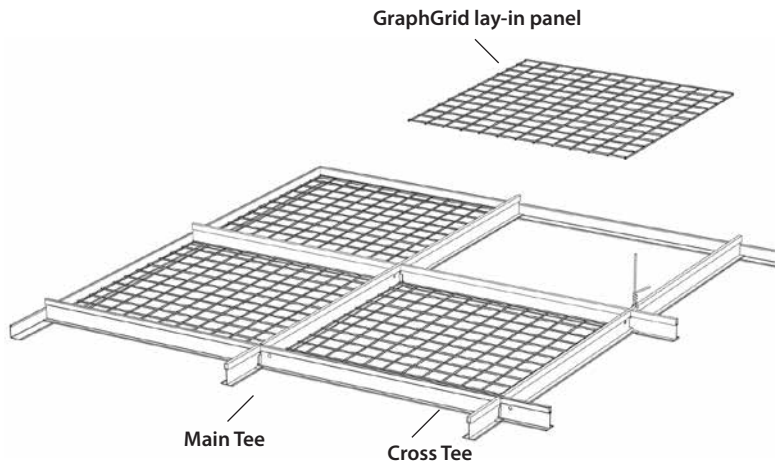

Applications

Create attractive open ceilings in interior spaces.

Features

- Welded wire panels in a variety of cell sizes.
- Compatible with 9/16" and 15/16" T-grid.
- Painted and reflective finishes.
- Tee based system ensures module alignment and accepts industry standard fixtures.
- Metal contains no organic compounds to support mold and microbial growth.

Benefits

- Lower total cost.
- 100% random access to plenum.
- Sustainable: minimum 25% recycled content, 100% locally recyclable, global/regional manufacture.

Material:

Steel wire, welded.

Components:

1. Panel: 24" x 24" lay-in for use with 9/16" and 15/16" T-grid.

Cell Size:

- ☐ 8901.xx (1" x 1")
- ☐ 8902.xx (2" x 2")
- ☐ 8903.xx (3" x 3")
- ☐ 8904.xx (4" x 4")

Standard Painted Color

- ☐ 01 White
- ☐ 08 Black
- ☐ 44 Silver Satin
- ☐ 888 Winchester Grey

Premium Painted Colors

- ☐ 701 Stone
- ☐ 702 Plaster
- ☐ 703 Gravel
- ☐ 704 Mastic
- ☐ 705 Zinc
- ☐ 706 Concrete
- ☐ 707 Tarmac
- ☐ 708 Anthracite
- ☐ 720 Stucco
- ☐ 721 Chalk
- ☐ 722 Linen
- ☐ 723 Hemp

- ☐ 724 Cork
- ☐ 725 Earth
- ☐ 726 Clay
- ☐ 727 Humus
- ☐ 740 Light
- ☐ 741 Sunrise
- ☐ 742 Fresh
- ☐ 743 Breeze
- ☐ 744 Aqua
- ☐ 745 Misty
- ☐ 746 Twilight
- ☐ 750 Chili
- ☐ 751 Curacao
- ☐ 752 Vitamin
- ☐ 760 Copper
- ☐ 761 Gold
- ☐ 762 Mercury
- ☐ 770 Garnet

- ☐ 771 Scarlet
- ☐ 772 Ermine
- ☐ 773 Emerald
- ☐ 795 Champagne Metallic
- ☐ 796 Beige Metallic
- ☐ 797 Iron Glimmer Metallic
- ☐ 798 Copper Metallic
- ☐ 401 Maple*
- ☐ 402 Oak*
- ☐ 403 Cherry*
- ☐ 404 Pumpkin Maple*
- ☐ 405 Karri*
- ☐ 406 Walnut*
- ☐ Other _____

* Coordinating solid color to match MetalWood® Woodgrain Finishes.

Profile

Panels