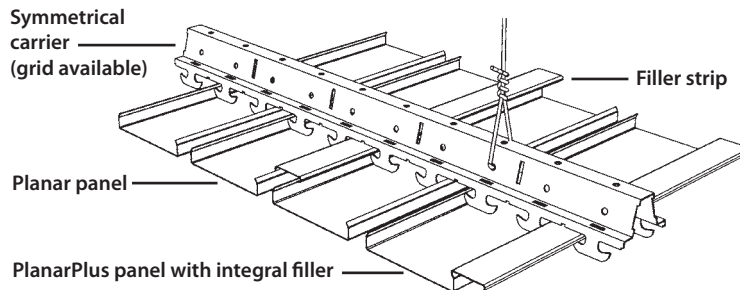

Profiles

Planar 4) Round-edge

PlanarPlus 4) Round-edge

Planar 4) Square-edge

PlanarPlus 4) Square-edge

Recessed Filler Strip

Perforation Pattern

- 62R216S**
 0.0625" diameter holes
 0.216" lineal centers
 .125" border
 7.8% open area