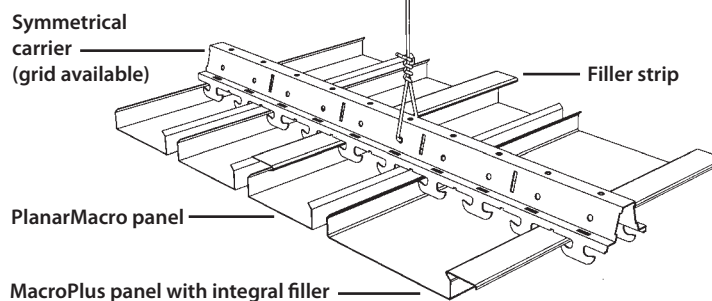

Standard Painted Colors

1. ☐ 01 White
   ☐ 08 Black
   ☐ 44 Satin Silver
   ☐ 888 Winchester Grey

Premium Painted Colors

1. ☐ 701 Stone
   ☐ 702 Plaster
   ☐ 703 Gravel
   ☐ 704 Mastic
   ☐ 705 Zinc
   ☐ 706 Concrete
   ☐ 707 Tarmac
   ☐ 708 Anthracite
   ☐ 720 Stucco
   ☐ 721 Chalk
   ☐ 722 Linen
   ☐ 723 Hemp
   ☐ 724 Cork
   ☐ 725 Earth
   ☐ 726 Clay

1. ☐ 402 Oak**
   ☐ 403 Cherry**
   ☐ 404 Pumpkin Maple**
   ☐ 405 Karri**
   ☐ 406 Walnut**
   ☐ Other

MetalWood™ II Finishes (Panels)*

1. ☐ 650R Maple
   ☐ 653R Oak
   ☐ 651R Cherry
   ☐ 652R Pumpkin Maple
   ☐ 654R Karri
   ☐ 655R Bamboo
   ☐ 656R Walnut

WoodScenes Painted Colors

1. ☐ 800 Lazy Maple
   ☐ 801 Aged Teak
   ☐ 803 Burnished Cherry
   ☐ 804 Sleek Cherry
   ☐ 805 Weathered Oak
   ☐ 806 Barnwood Grey

Surface

1. ☐ Solid

Perforated:

1. ☐ Pattern T (no backer)

1. ☐ Pattern T (with Acoutex™ acoustical backer)

Profiles (W x H)

PlanarMacro (Open Reveal):

1. ☐ 4" (3-1/4" x 7/8")

1. ☐ 6" (5-1/4" x 7/8")

1. ☐ 8" (7-1/4" x 7/8")

MacroPlus (Matching integral filler):

1. ☐ 4" (3-1/4" x 7/8")

1. ☐ 6" (5-1/4" x 7/8")

1. ☐ 8" (7-1/4" x 7/8")

MacroPlus (Black integral filler):

1. ☐ 4" (3-1/4" x 7/8")

1. ☐ 6" (5-1/4" x 7/8")

1. ☐ 8" (7-1/4" x 7/8")

2. Filler Strip:

Recessed:

1. ☐ 58.01.009.008 (08 Black)

1. ☐ 58.01.009.xxx
   (Other Painted Colors)

Profiles

Perforation Pattern

Pattern T
0.0625 diameter holes
0.216 lineal centers
0.250 border
7.5% open area

* MetalWood II finished aluminum panels are constructed from 0.024" base aluminum metal with 0.008" vinyl laminate for a total panel thickness of 0.032"

** Coordinating solid color to match MetalWood® Woodgrain Finishes.